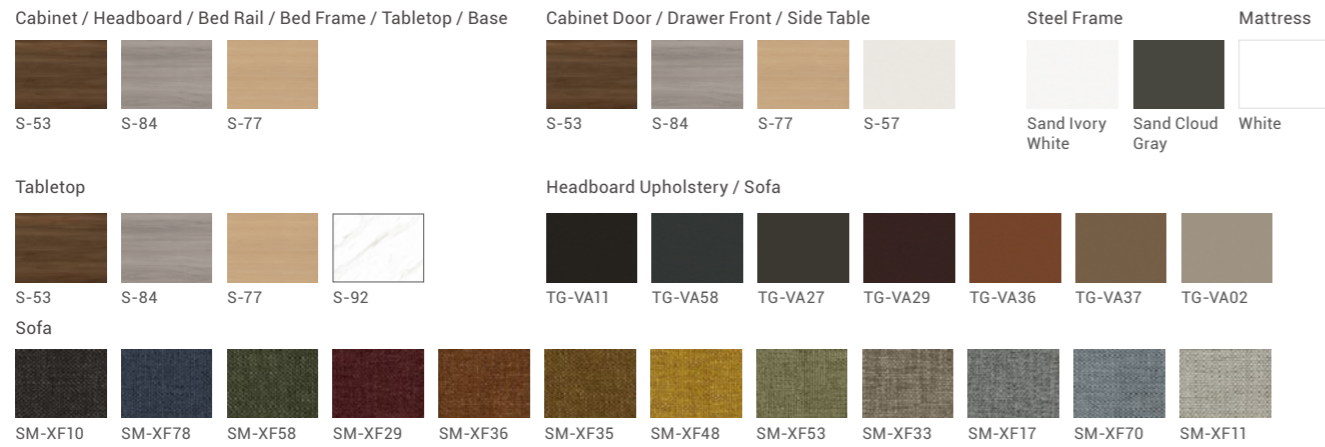

Material

Y-GRAND