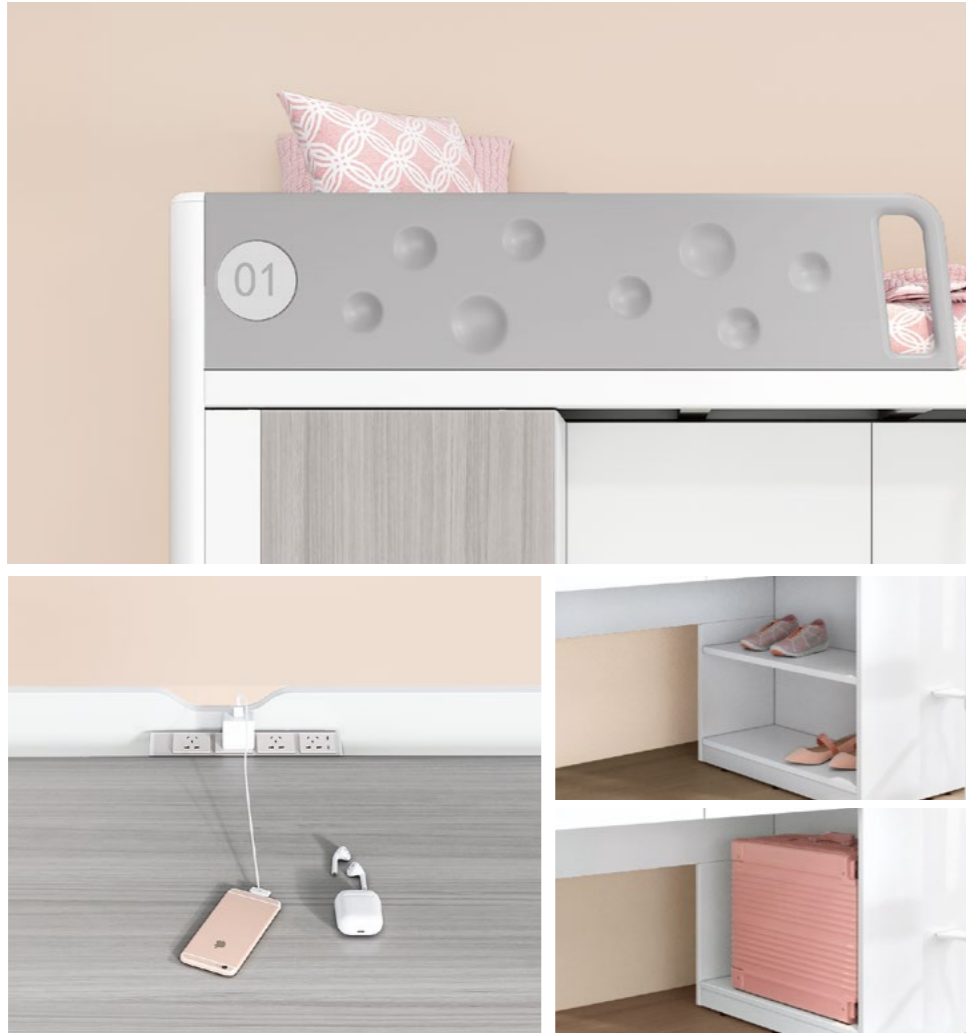

Powerful storage

Detachable panel, contain a 22-inch suitcase

84 cm-deep closet, big enough to store 26-inch suitcase and more

Bedrail is an indispensable element in a carefree space. For hanging mosquito nets, which gives you a good night; or hanging curtains, to create a "Me space" in a shared dormitory.

The three-person desk lets partners study together and support each other. You are not alone on your way to self-improvement.

The barrier strip prevents gadgets from falling and leaves a tiny area for placing power strips.

The desktop is reserved for cable passthrough for convenient cable routing.

The compact hat hook design is perfect for hanging scarves or hats.

The under desk compartment for luggage up to 26 inches.

The capsule-style, two-tier bunk beds are surrounded by shields for added security. A side panel approximately 400mm in width on the headrest effectively blocks the view from others, ensuring privacy. It simultaneously caters to the storage needs of multi-person dormitories, maximizing storage capacity in limited space.

The partition cabinet on the bed provides sufficient storage space for the user. It can protect personal privacy and isolate no space or light, so that the communication has no barriers.

Organized storage doesn't take up too much space. With the bed as the center, cabinets are equipped on both sides and above, the daily objects can be sorted and reached easily.