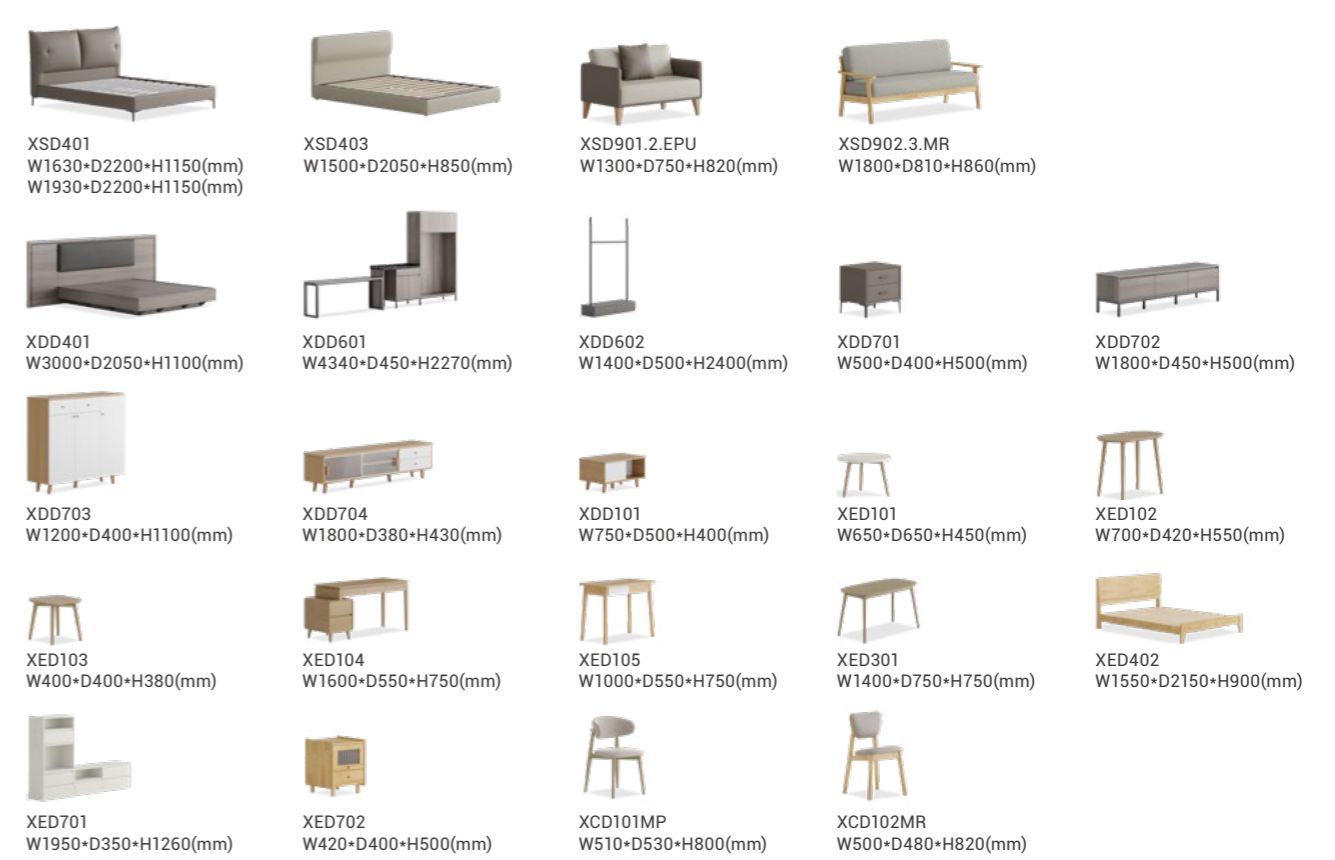

Specification

Y-REGENCY

Material

Y-GRAND

Y-REGENCY

D series

Material